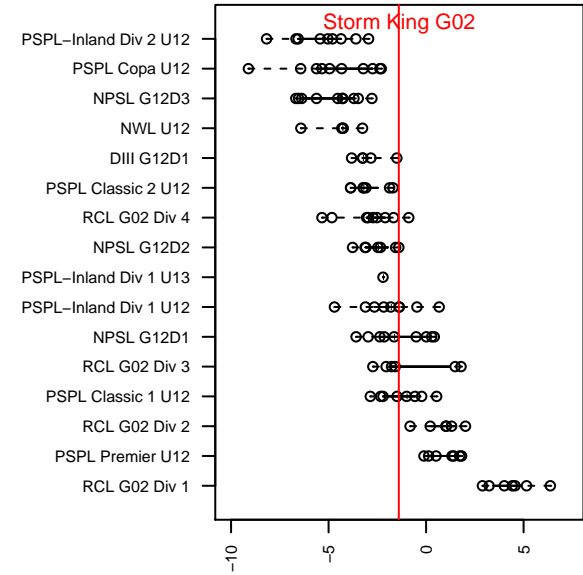

# Storm King G02

Storm King SC  
Port Angeles, WA  
G02 total strength=667  
attack=1 defense=0.4  
fall league = NPSL G12D2

alt names used:  
Storm King Blue '02  
Storm King G02

Venues played:  
2014 Dungeness Cup GU12  
2014 NPSL G12D2

**attack and defense variance (black dot)  
relative to other teams  
and top 10 in region**

**attack and defense rating  
relative to others at age  
and all opponents in last 13 months**

**Performance relative to 13 month average**