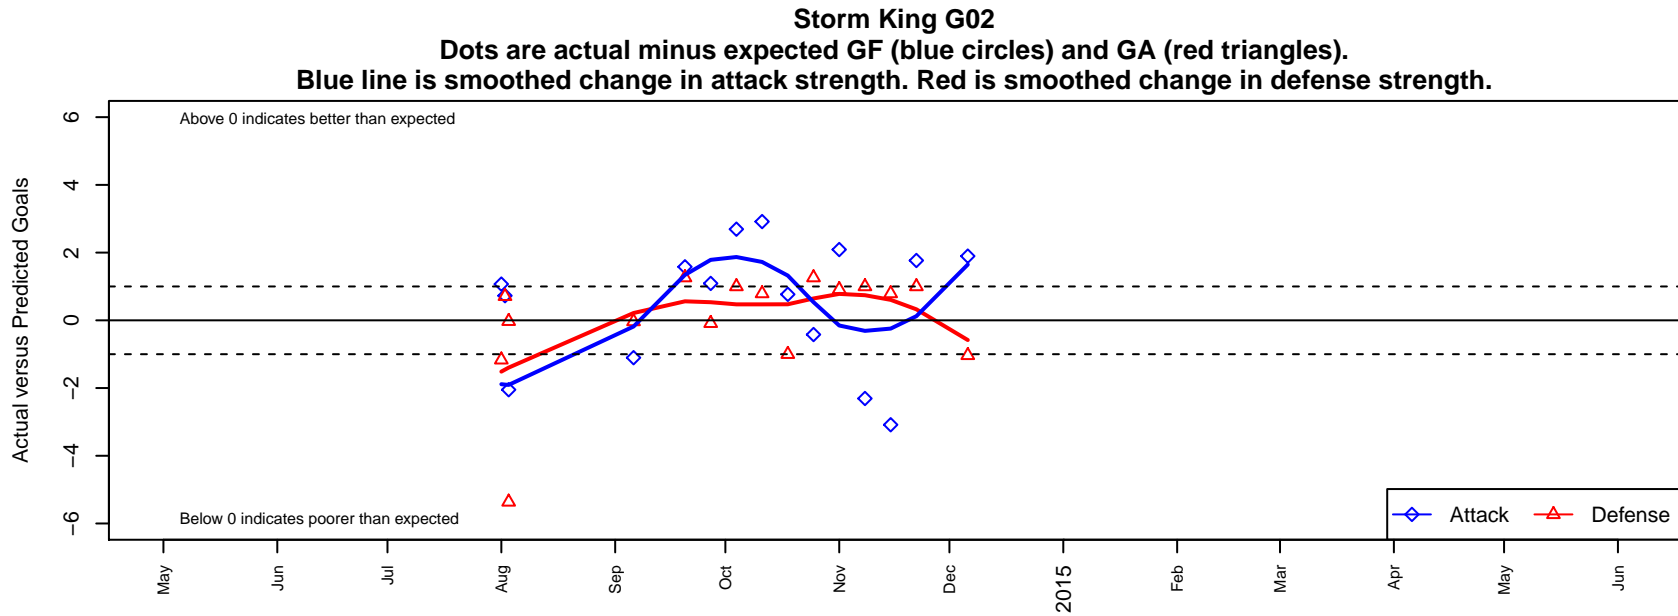

# Storm King G02

Storm King SC  
Port Angeles, WA  
G02 total strength=667  
attack=1 defense=0.4  
fall league = NPSL G12D2

alt names used:  
Storm King Blue '02  
Storm King G02

Venues played:  
2014 Dungeness Cup GU12  
2014 NPSL G12D2

**attack and defense variance (black dot)  
relative to other teams  
and top 10 in region**

**attack and defense rating  
relative to others at age  
and all opponents in last 13 months**

**Performance relative to 13 month average**